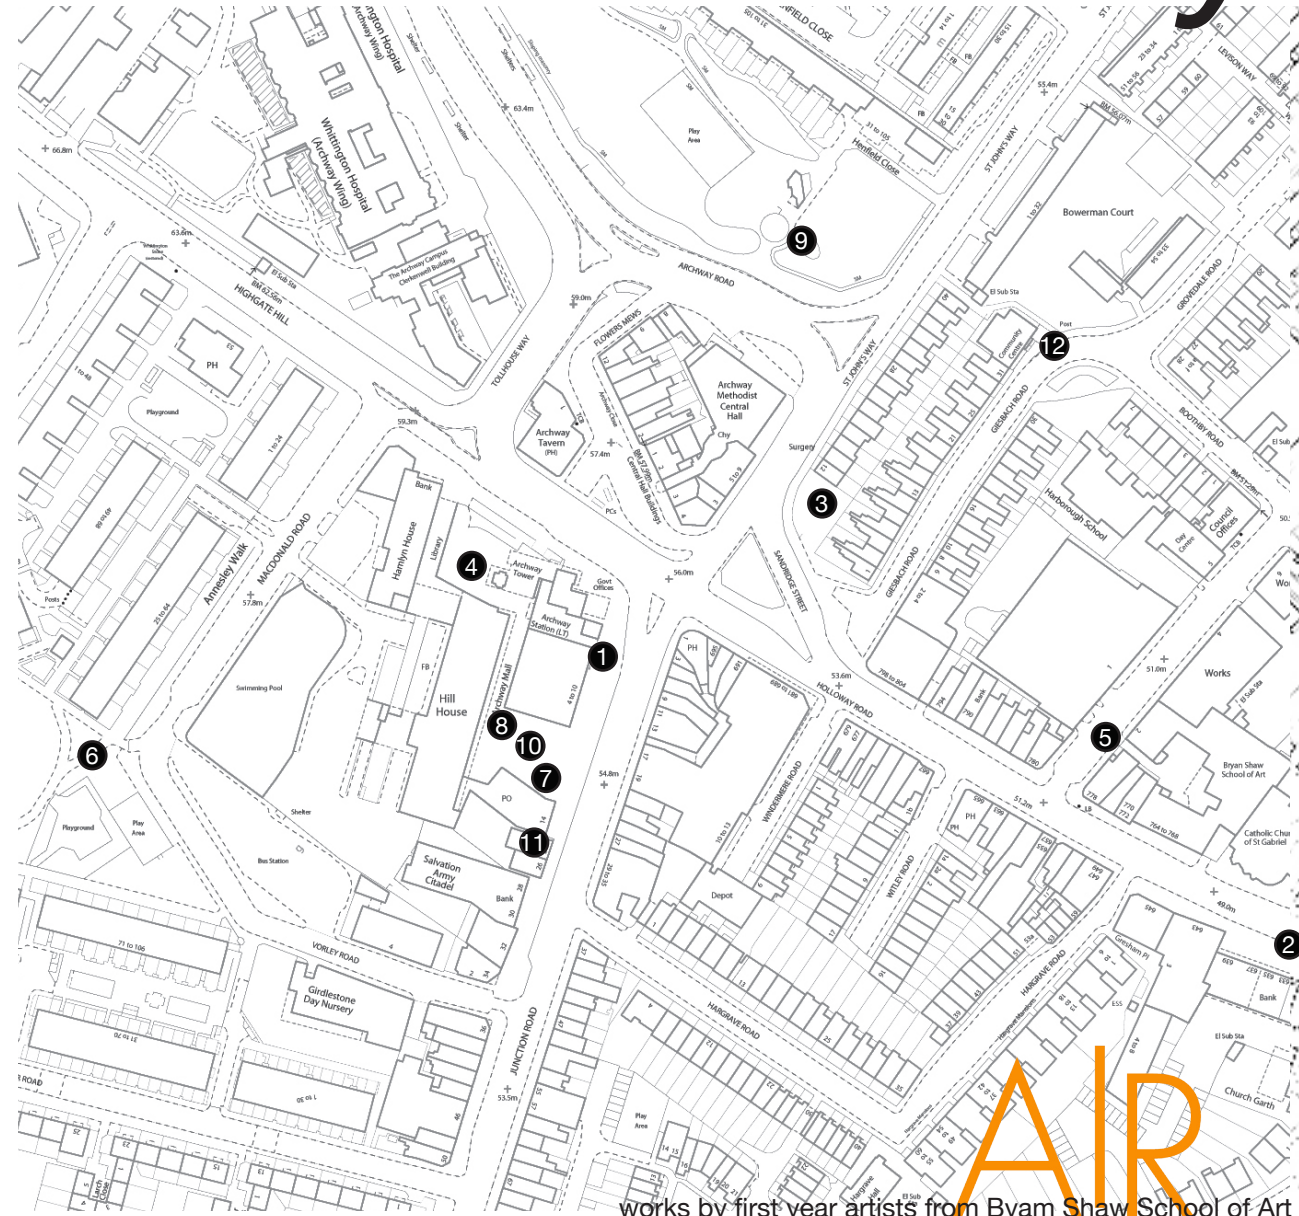

# here *in* archway

- 1 Wait to Watch you Wait**  
Diego Herrera, Sara Vaqar, Amy Zhang  
07.00 - 17.30 outside Metro Cafe/Archway Tube Station
- 2 Time for Tea**  
Marna Odell, Becky Stanton, Megan Smart  
09.00 - 17.00 Upper Holloway Station & Whittington Park
- 3 The Waiting Room**  
Tom Gilbert, Sophie Chapman, Pip Tudor  
09.15 - 19.00 Archway Corner
- 4 Runaways**  
Annesah Al Harbi, Emilie Carlier, Antonia Halse  
09.30 - 20.00 Outside Archway Library
- 5 The Three Detectives**  
Ibiye Camp, John Costi, Tom Seymour-Spicer  
10.00 - 13.00 & 14.00 - 17.00 HQ outside Byam Shaw, 2 Elthorne Road
- 6 Play Play**  
Stella Zhang, Kien Vu, Cecilie Thulin  
10.00 - 17.00 Entrance to Girdlestone Park off MacDonald Road
- 7 Taking the Time**  
Amy Milroy, Jack O'Brien, Emma Castle  
11.00 - 15.00 outside Archway Post Office
- 8 Camera Observer Tower Obscura**  
Elizabeth Jackson, Claudia Capocci, Bryony Hussey  
11.00 - 15.00 Archway Mall
- 9 There are as many reasons to cry as there are to smile**  
Alexandra Lang, Khoa Nguyen, Amy Kingsmill  
11.00 - 16.00 Archway Park
- 10 Conger Gambit**  
Noctis Wang Chu Yu, Liam McGarry, Elena Fetisova  
13.30 - 13.45 The Fruit Square, Archway Mall
- 11 Meet Charlie at 33**  
Violet Tavartkiladze, Claudia Polz, Margaret Cobb  
15.33 Archway Kebab, 26 Junction Road
- 12 Two Ships in the Night**  
Helene Charara, Daisy Harmer, Henry Petrides  
21.00 - 21.15 Wallace Way, off Giesbach Road (bring your own torch)